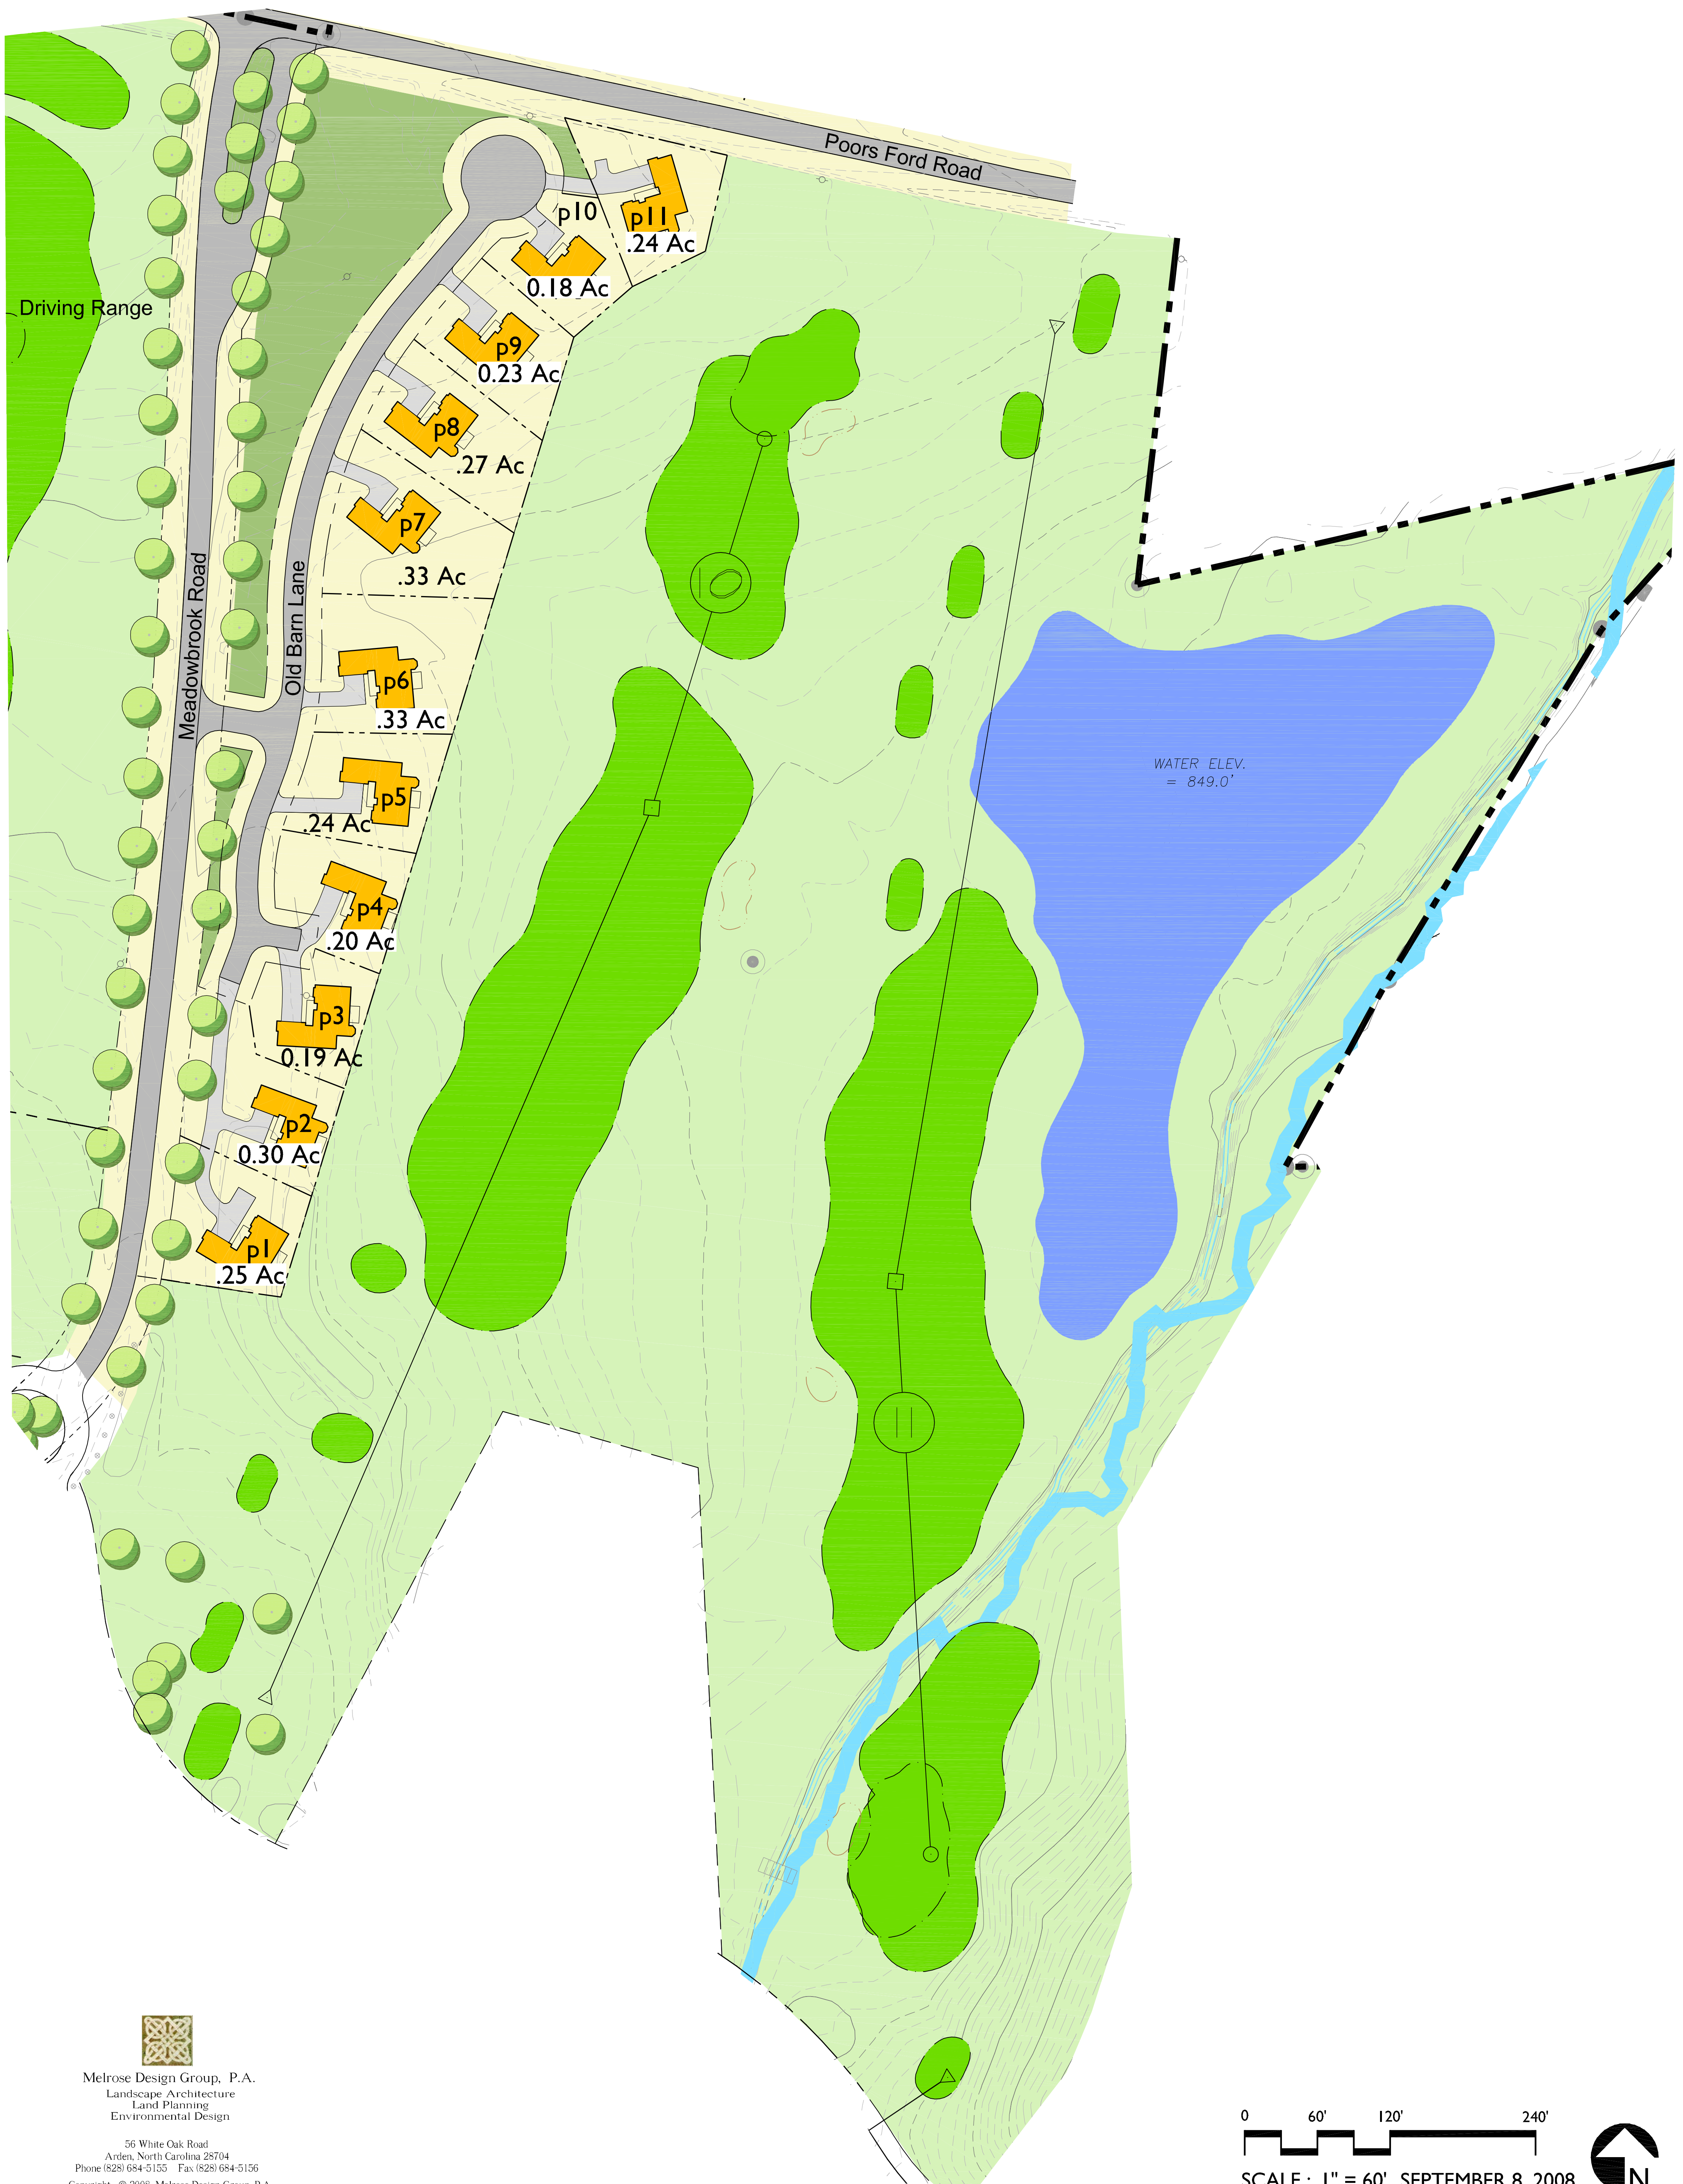

CAROLINA HILLS AT MEADOWBROOK

PHASE ONE PATIO HOMES

Melrose Design Group, P.A.
Landscape Architecture
Land Planning
Environmental Design

56 White Oak Road
Arden, North Carolina 28704
Phone (828) 684-5155 Fax (828) 684-5156
Copyright © 2008, Melrose Design Group, P.A.

SCALE : 1" = 60' SEPTEMBER 8, 2008

THIS PLAN ILLUSTRATES A GENERAL PLAN, WHICH IS SUBJECT TO FUTURE CHANGE AND REVISION. DIMENSIONS, BOUNDARIES, AND POSITION LOCATIONS ARE FOR ILLUSTRATIVE PURPOSES ONLY AND ARE NOT INTENDED TO BE EXACT.