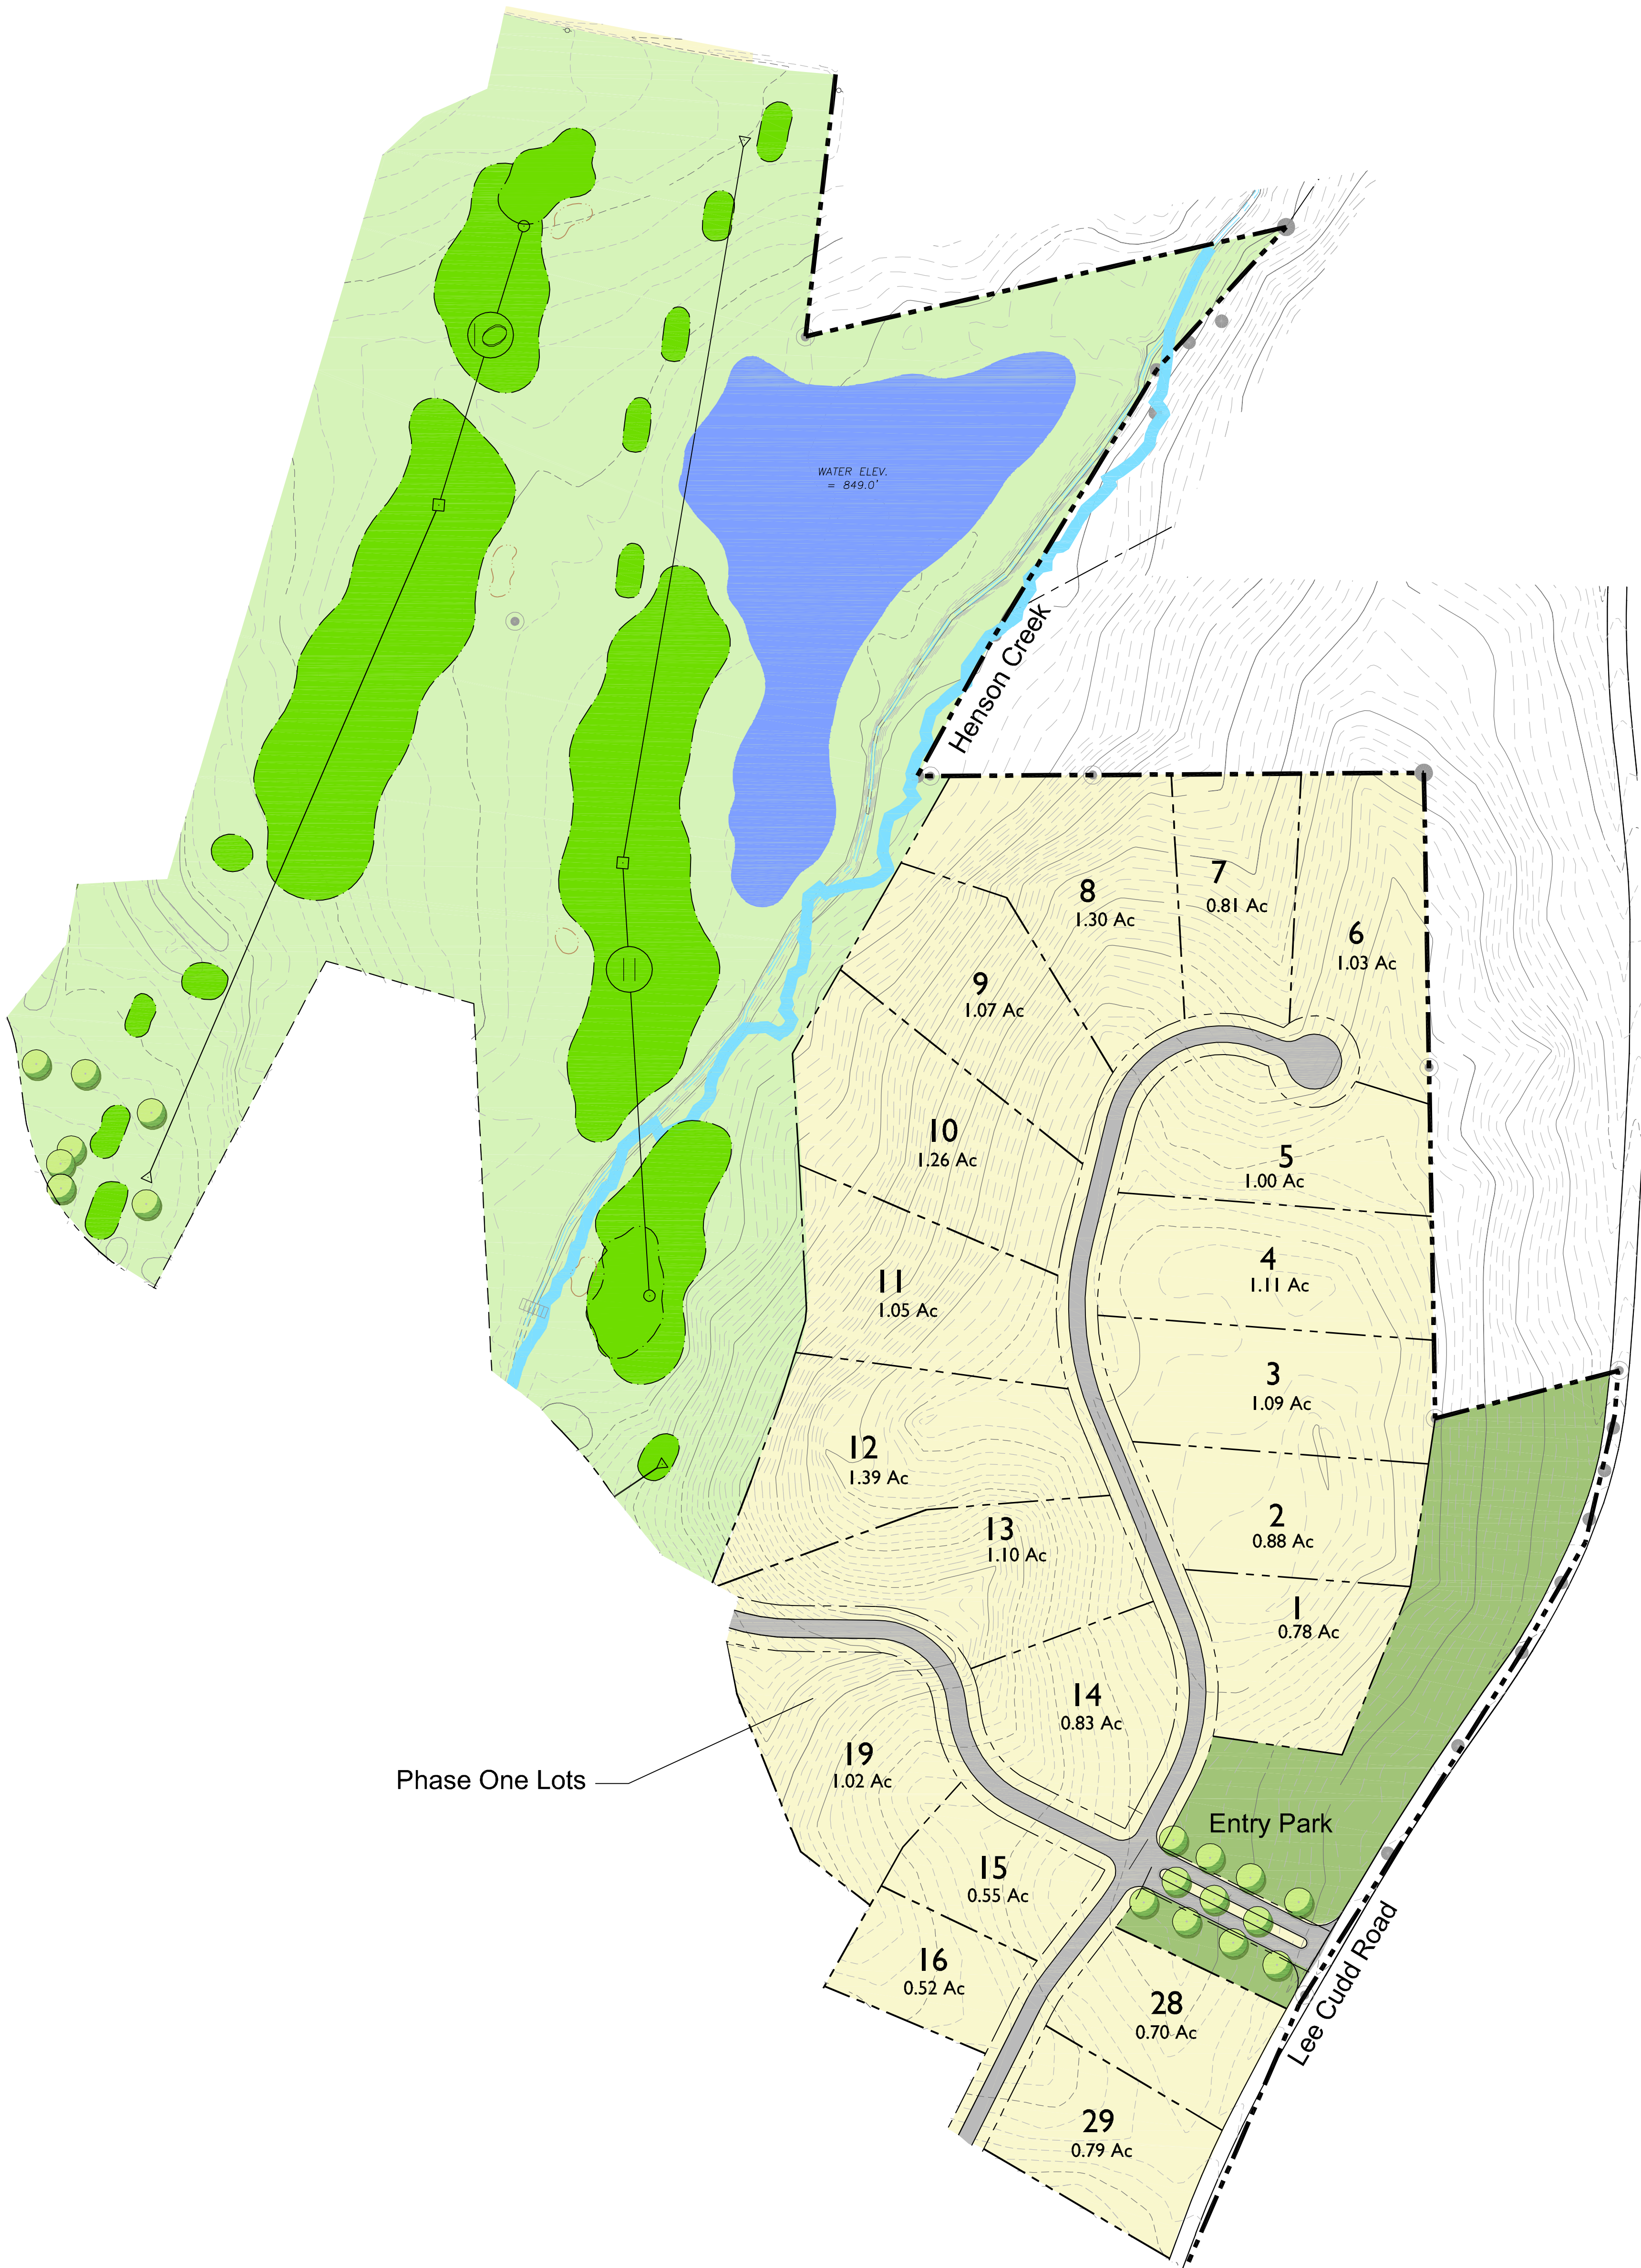

CAROLINA HILLS AT MEADOWBROOK

PHASE ONE SINGLE FAMILY LOTS

Melrose Design Group, P.A.
Landscape Architecture
Land Planning
Environmental Design

56 White Oak Road
Arden, North Carolina 28704
Phone (628) 684-5155 Fax (628) 684-5156
Copyright © 2008, Melrose Design Group, P.A.

SCALE: 1" = 100' SEPTEMBER 8, 2008

THIS PLAN ILLUSTRATES A GENERAL PLAN, WHICH IS SUBJECT TO FUTURE CHANGE AND REVISION. DIMENSIONS, BOUNDARIES, AND POSITION LOCATIONS ARE FOR ILLUSTRATIVE PURPOSES ONLY AND ARE NOT INTENDED TO BE EXACT.